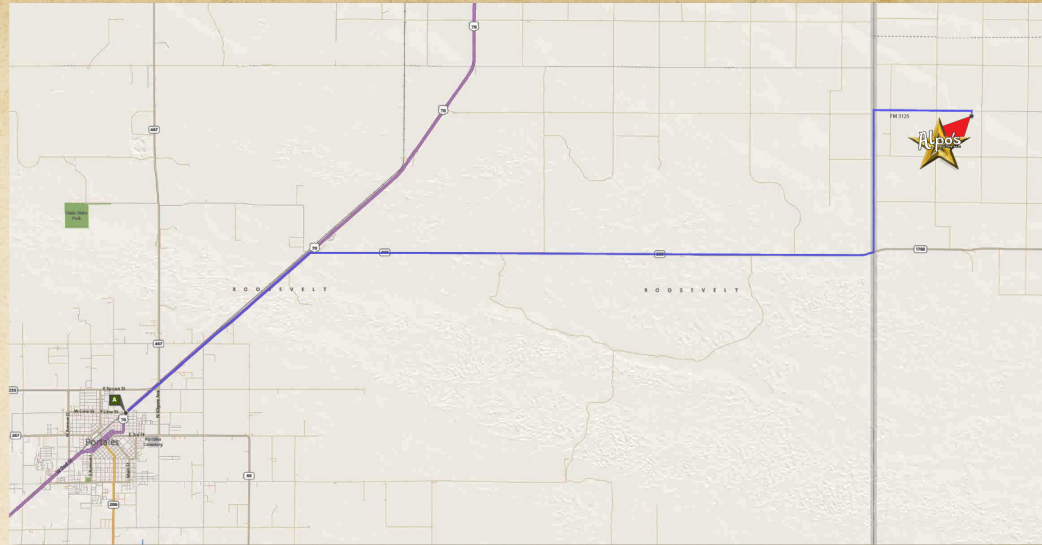

Alpo's

WEST CAMP TEXAS

From Portales, New Mexico

At intersection 70 & 467 north of Walmart on Highway 70 head northeast on Highway 70 4.2 miles

Turn right onto NM 202 head east 12 miles to Texas Stateline (end of NM 202, beginning of TX 1760)

Turn left onto Roosevelt Rd A/ NM 348 (Stateline Road, TX/NM) head north 2.9 miles

Turn right (at stop sign) onto Texas FM 3125

Head east 2.4 miles

Alpo's is on right

Where Texas Country Rocks!

www.alposbarn.com