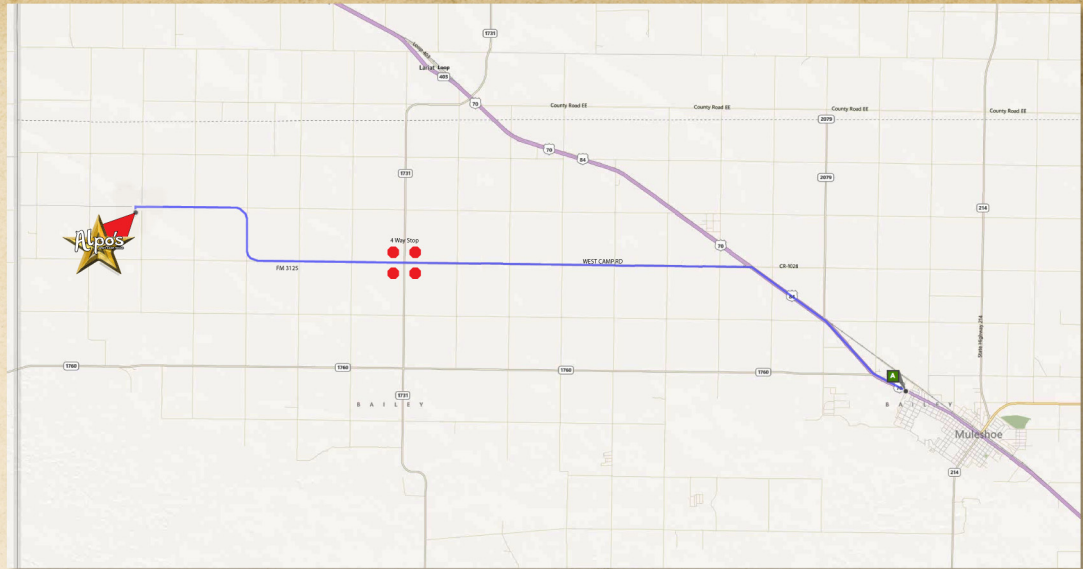

Alpo's

WEST CAMP TEXAS

From Muleshoe, Texas

From Heritage House Hotel on the west side of Muleshoe head northwest on Highway 70/84 3.7 miles

Turn left onto West Camp Road heading west 6.5 miles to four way stop sign (end of West Camp Rd, beginning of FM 3125)

Continue heading west (do not turn) on FM 3125 5.7 miles
(road will curve to the north and then back to the west)

Continue on

Alpo's is on the left

Where Texas Country Rocks!

www.alposbarn.com